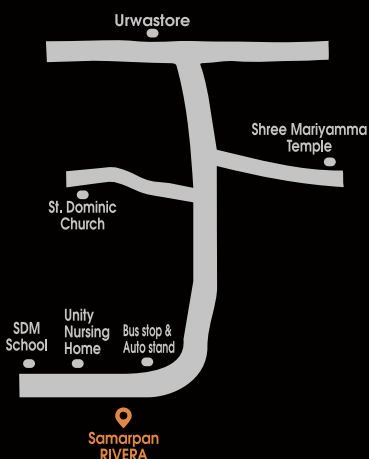

SAMARPAN RIVIERA

Luxury • Leisure • Living
Urwa, Mangaluru

Location distance

- Unity college or nursing - 0 kms
- Sdm school - 0.1 kms
- St. Dominic's Church - 1 km
- Urwa store - 1km
- Shri Urwa Mariamma Temple - 1.2 kms
- Urwa church - 1.8kms
- KSRTC - 3kms